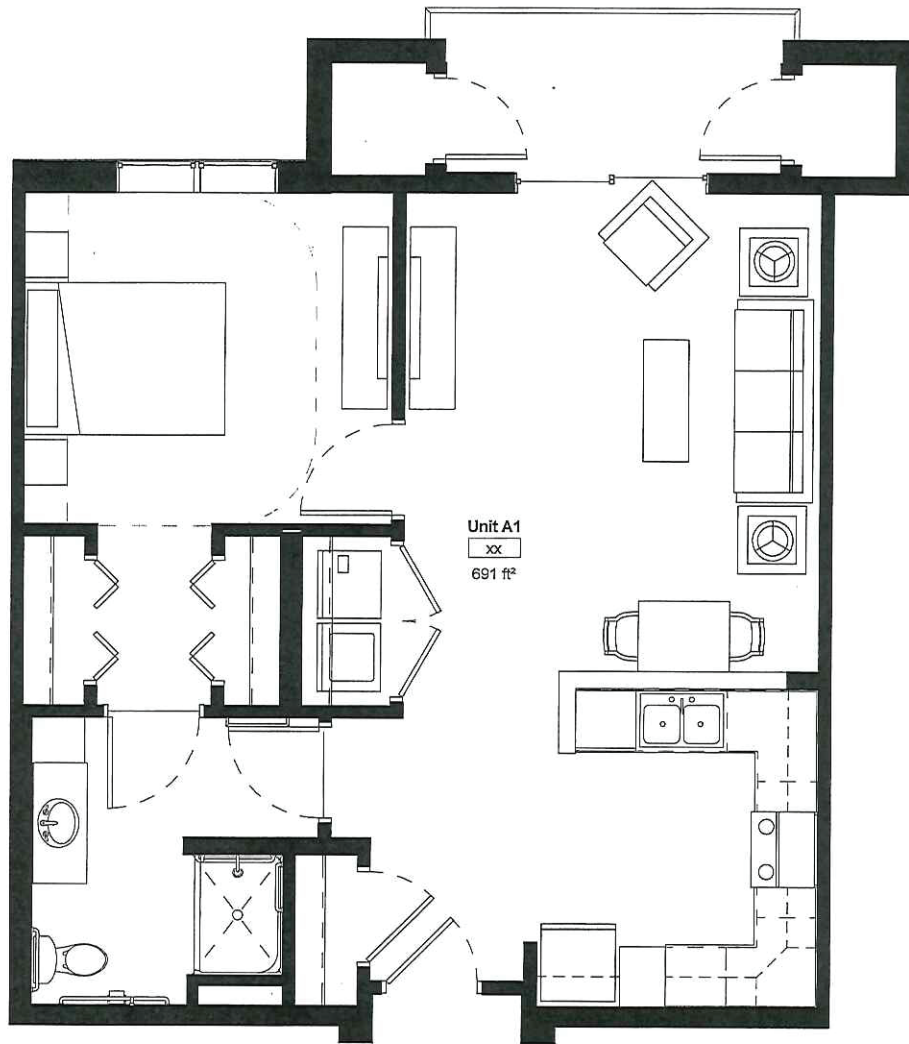

SHOREVIEW SENIOR LIVING

EMBRACE THE FUTURE

Unit Schedule (Gross ...)		
Name	Count	Gross SF
Unit A1	4	788 ft²
Unit A2	1	906 ft²
Unit B3	9	963 ft²
Unit D1	4	1,071 ft²
Unit D2	11	1,264 ft²
Unit D4	2	1,407 ft²
Unit D5	1	1,362 ft²
: 32		
Grand total: 32		

NET SF LOCATED ON UNIT PLAN

① Unit Plan - A1
1/4" = 1'-0"

The Villas of Shoreview

Project Number:
Issue Date:

1528

Revision Number:
Revision Date:

Unit A1

MK-1