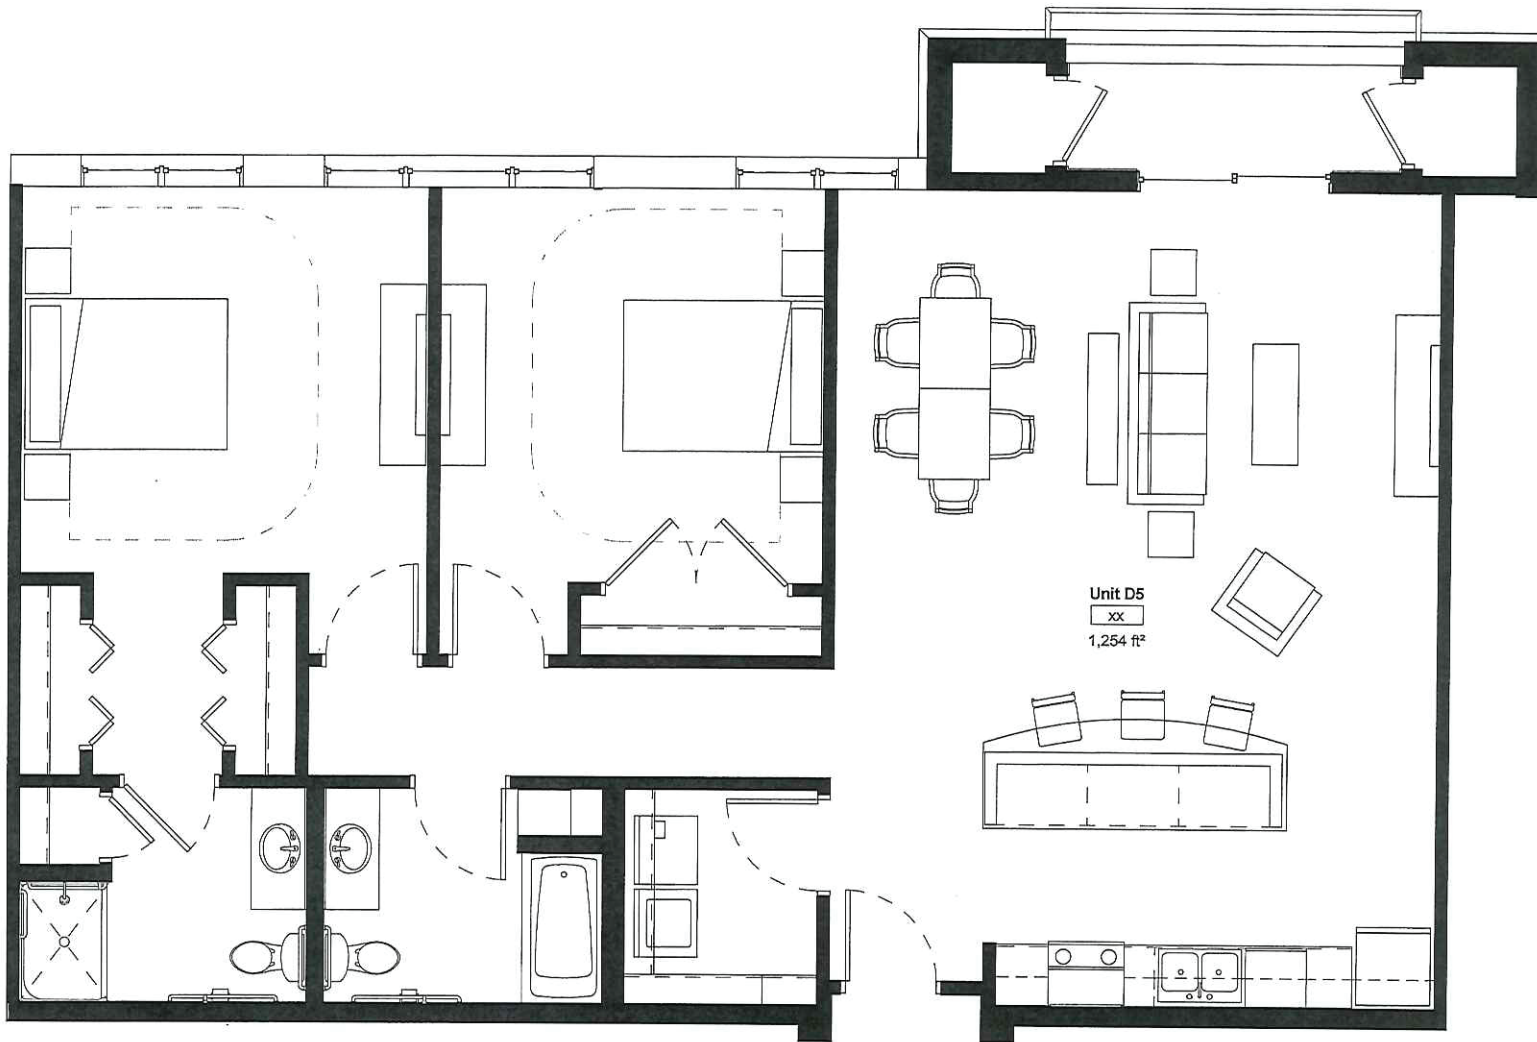

SHOREVIEW SENIOR LIVING

EMBRACE THE FUTURE

Unit Schedule (Gross ...		
Name	Count	Gross SF
Unit A1	4	788 ft²
Unit A2	1	906 ft²
Unit B3	9	963 ft²
Unit D1	4	1,071 ft²
Unit D2	11	1,264 ft²
Unit D4	2	1,407 ft²
Unit D5	1	1,362 ft²
: 32		
Grand total: 32		

NET SF LOCATED ON UNIT PLAN

① Unit Plan - D5
1/4" = 1'-0"

Project Number:
Issue Date:

1526

Revision Number:
Revision Date:

Unit D5

MK-7